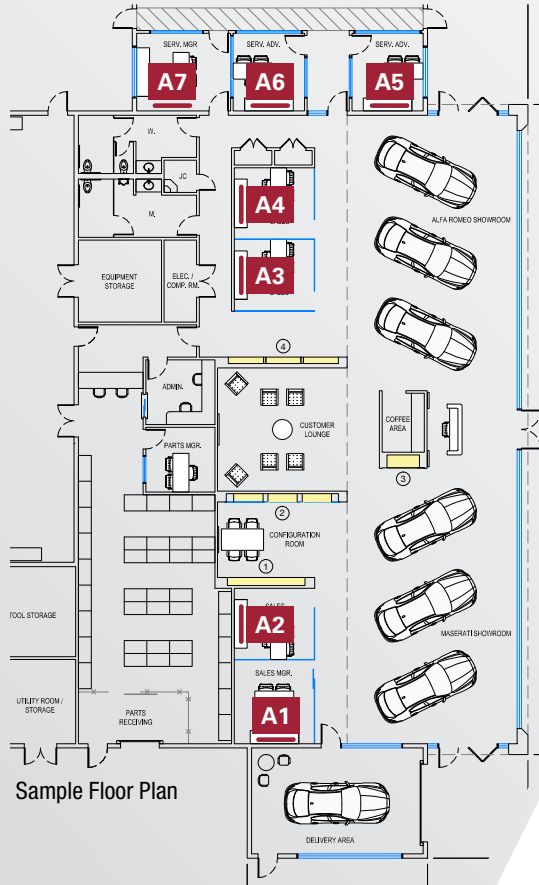

A. Sales Office Graphics

- Sales office graphics are high-gloss, aluminum prints with brand specific edge-banding
- Each customer facing office is to have one graphic at minimum
- Size: 40"w x 23.5"h
- Mount: Cleat
- Edge: Maserati = White, Alfa Romeo = Black