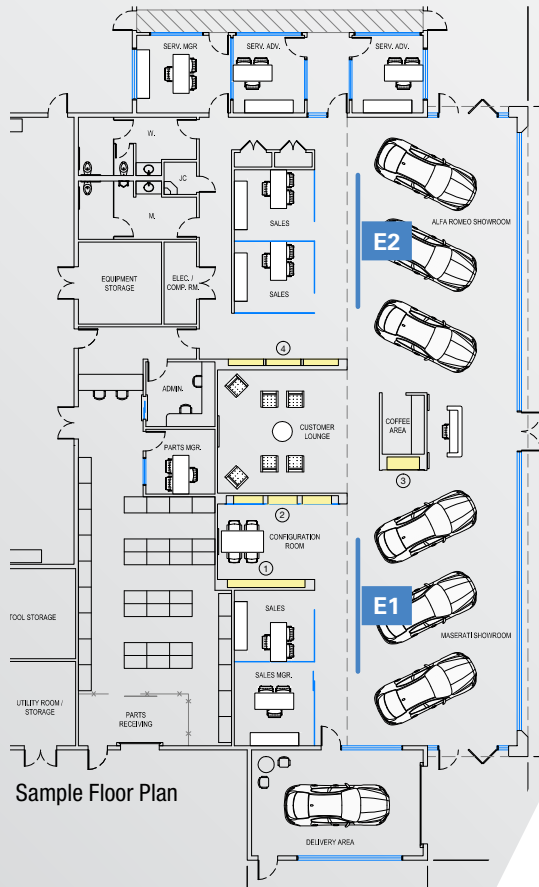

## C. Service Area Graphics

Sample Floor Plan

- Service area graphics are high-gloss, aluminum prints with brand specific edge-banding
- Size: 94"w x 36"h or 68"w x 36"h
- Mount: Cleat
- Edge: Maserati = White, Alfa Romeo = Black

## D. Delivery Area Graphics

- Delivery area graphics are high-gloss, aluminum prints with brand specific edge-banding
- Size: 68" w x 36" h
- Mount: Cleat
- Edge: Maserati = White, Alfa Romeo = Black

*Note: Images shown are for reference only*

## E. Display Area Graphics

- Display area graphics are high-gloss, aluminum prints with brand specific edge-banding
- These are designed for large showroom walls
- Size: 78" w x 23.5" h
- Mount: Cleat
- Edge: Maserati = White, Alfa Romeo = Black