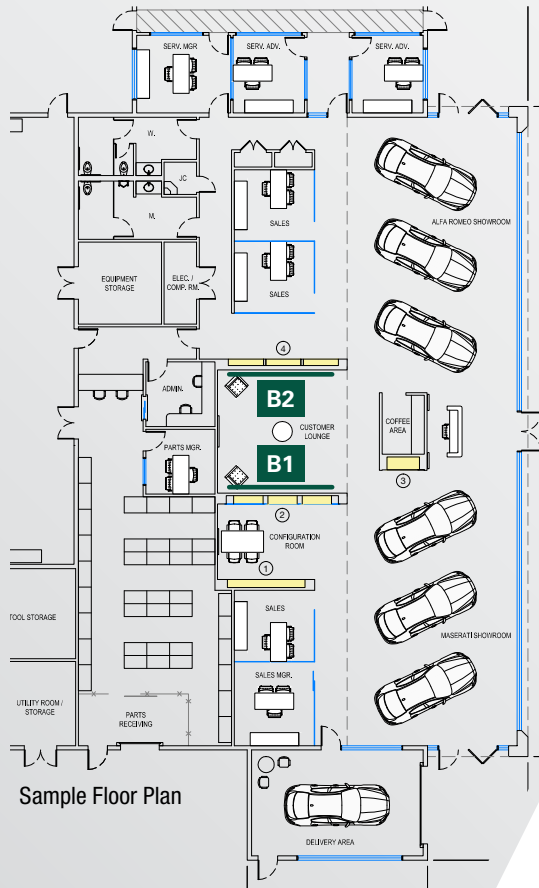

B. Heritage Lounge Collage

- The Lounge Collage element is a pre-designed collage of multiple sizes with vertical and horizontal images
- Both brands have equal representation differentiated by frame color (Maserati = White, Alfa Romeo = Black)
- Overall layout is determined by available linear feet