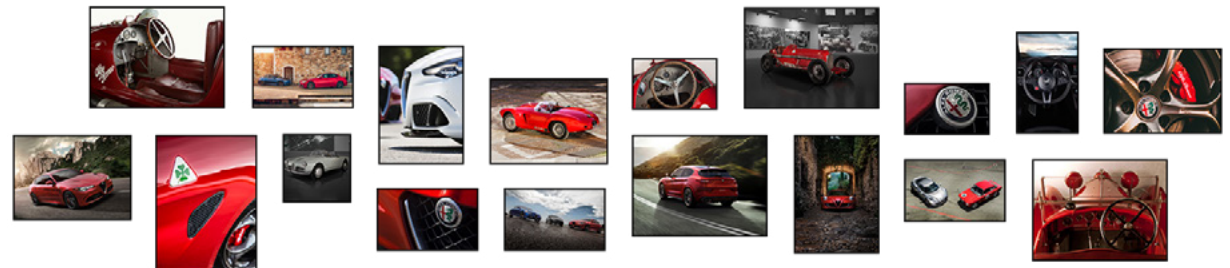

Note: Images shown are for reference only

EXPERIENCE THE POWER OF BRANDING

iMBRANDED