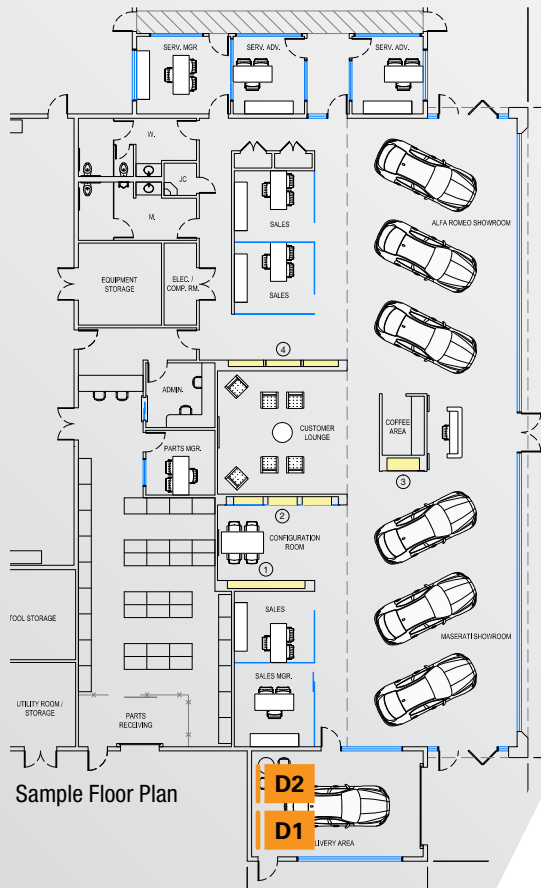

## Compliant Maserati / Alfa Romeo facilities consist of the following graphic branding:

- A. Sales Office Graphics (40"w x 23.5"h)
- B. Heritage Lounge Collage
- C. Service Area Graphics (94"w x 36"h) or (68"w x 36"h)
- D. Delivery Area Graphics (40"w x 23.5"h)
- E. Display Areas - *if applicable* (78"w x 23.5"h)
- F. Personalization Area - *if applicable* (40"w x 23.5"h)

## C. Service Area Graphics

Sample Floor Plan

- Service area graphics are high-gloss, aluminum prints with brand specific edge-banding
- Size: 94"w x 36"h or 68"w x 36"h
- Mount: Cleat
- Edge: Maserati = White, Alfa Romeo = Black

## D. Delivery Area Graphics

- Delivery area graphics are high-gloss, aluminum prints with brand specific edge-banding
- Size: 68" w x 36" h
- Mount: Cleat
- Edge: Maserati = White, Alfa Romeo = Black

*Note: Images shown are for reference only*